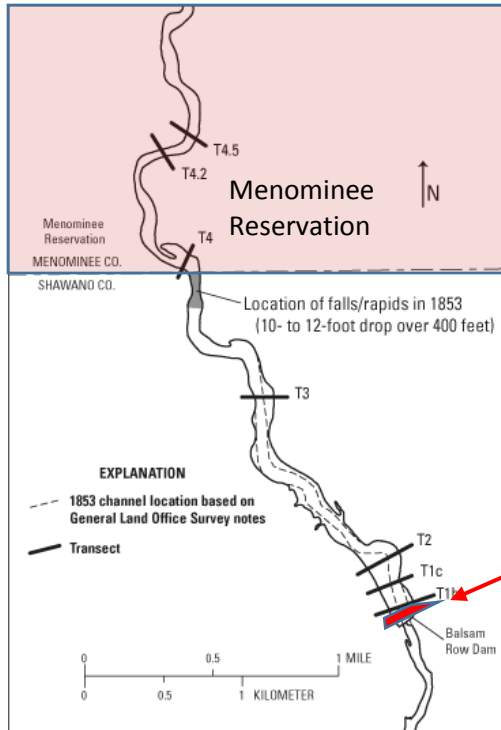

*Upper Wolf River from Shawano Paper Mill Dam upstream through Balsam Row Dam and the Balsam Row Pond*

Balsam Row dam (~5 miles above Shawano Paper Mill dam and ~5 miles below Keshena Falls)

Shawano Paper Mill dam (125 miles upstream of Oshkosh)

*Lake Winnebago  
125 miles downstream*